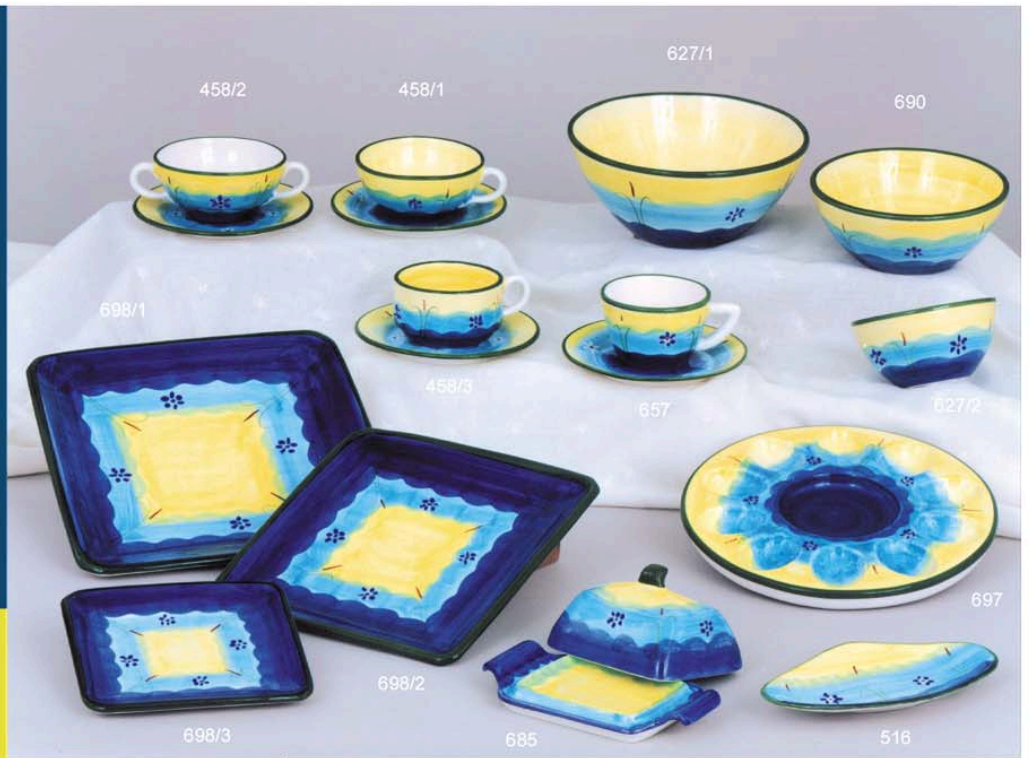

colour

light

design

quality

FABRICA DE CERAMICA ARTISTICA

Romero Lerma

innovation

handpaintedceramics